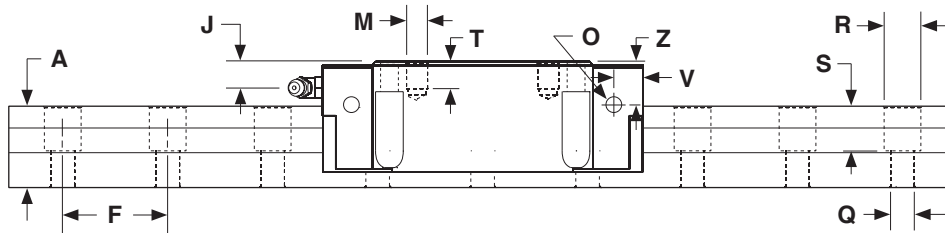

Dimensions & Specifications

Model Number	Outline (mm)			Block Dimensions (mm)													Rail Dimensions (mm)				
	Height H	Width W	Length L	B	C	U	M x T	M ₁ x T ₁	K	G	N	J	E	O	Z	V	P	X	A	F	Q x R x S
HRR 35 FN	48	100	122	82	52	62	M8 x 13	M10 x 13	42	84	M6 x 12	10	12	M6 x 8	16	11	34	33	31	40	9 x 14 x 17
HRR 35 FL			147.5							109.5											

Model Number	Weight	
	Block (kg)	Rail (kg/m)
HRR 35 FN	1.20	5.74
HRR 35 FL	1.75	

Rail Size	(mm)			
	D x Y	P	A	F
HRRU 35	M8 x 15	34	31	40

Rail Tapped from Bottom