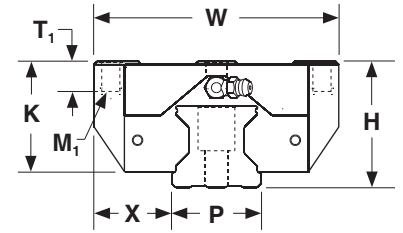

Dimensions & Specifications

Model Number	Outline (mm)			Block Dimensions (mm)													Rail Dimensions (mm)				
	Height H	Width W	Length L	B	C	U	M x T	M ₁ x T ₁	K	G	N	J	E	O	Z	V	P	X	A	F	Q x R x S
HRR 35 FN	48	100	122	82	52	62	M8 x 13	M10 x 13	42	84	M6 x 12	10	12	M6 x 8	16	11	34	33	31	40	9 x 14 x 17
HRR 35 FL			147.5							109.5											

Model Number	Weight	
	Block (kg)	Rail (kg/m)
HRR 35 FN	1.20	5.74
HRR 35 FL	1.75	

Rail Size	(mm)			
	D x Y	P	A	F
HRRU 35	M8 x 15	34	31	40

Rail Tapped from Bottom