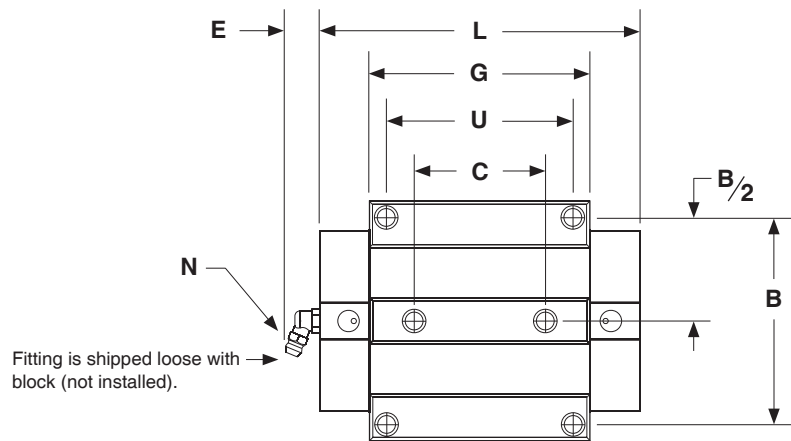

Dimensions & Specifications

Model Number	Outline (mm)			Block Dimensions (mm)													Rail Dimensions (mm)				
	Height H	Width W	Length L	B	C	U	M x T	M ₁ x T ₁	K	G	N	J	E	O	Z	V	P	X	A	F	Q x R x S
HRR 35 FN	48	100	122	82	52	62	M8 x 13	M10 x 13	42	84	M6 x 12	10	12	M6 x 8	16	11	34	33	31	40	9 x 14 x 17
HRR 35 FL			147.5							109.5											

Model Number	Weight	
	Block (kg)	Rail (kg/m)
HRR 35 FN	1.20	5.74
HRR 35 FL	1.75	

Rail Size	(mm)			
	D x Y	P	A	F
HRRU 35	M8 x 15	34	31	40

Rail Tapped from Bottom